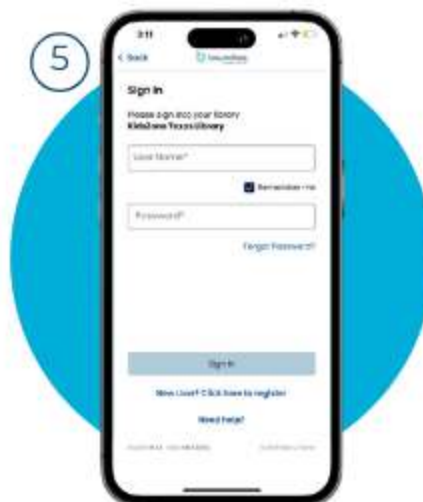

How to log in to Boundless

Download the **Boundless App** from iTunes, Amazon or Google Play or Open your library's Boundless URL in a browser (skip steps 1-4)

Tap the Boundless icon.

Search for your library using your library's name, city, or zip code.

Select your library from the provided drop down list.

Click on your library.

Enter WPLD and your library barcode number. Enter your PIN

You can now search for and checkout a book.